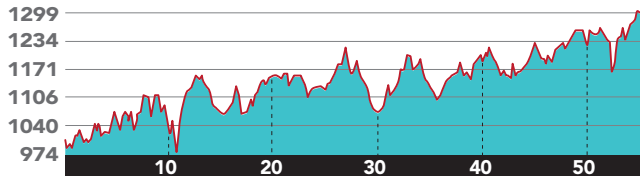

# THURSDAY ★ RAGBRAI® JERSEY DAY

Route subject to change

DAY 5, THURSDAY, JULY 27  
**54.6 miles | 2,257 feet of climb**

POP. 3,868  
**CRESCO**

POP. 7,652  
**CHARLES CITY**

**NEW HAMPTON MEETING TOWN**

**IONIA**