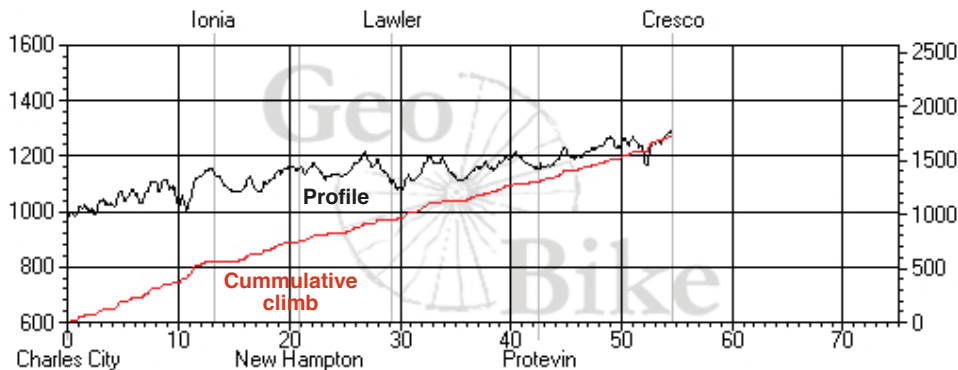

Cresco: Day 5 campsite

Day 5: Profile by GeoBike

Day 5: mileage by GeoBike

Average climb grade: 0.61%

City	Dist (mi)	Chg(mi)	Elev.	Climb
Charles City	0.0	0.0	987	0
Ionia	13.2	13.2	1,136	591
New Hampton	20.9	7.8	1,162	778
Lawler	29.3	8.3	1,106	970
Protevin	42.5	13.3	1,184	1,316
Cresco	54.6	12.1	1,299	1,746