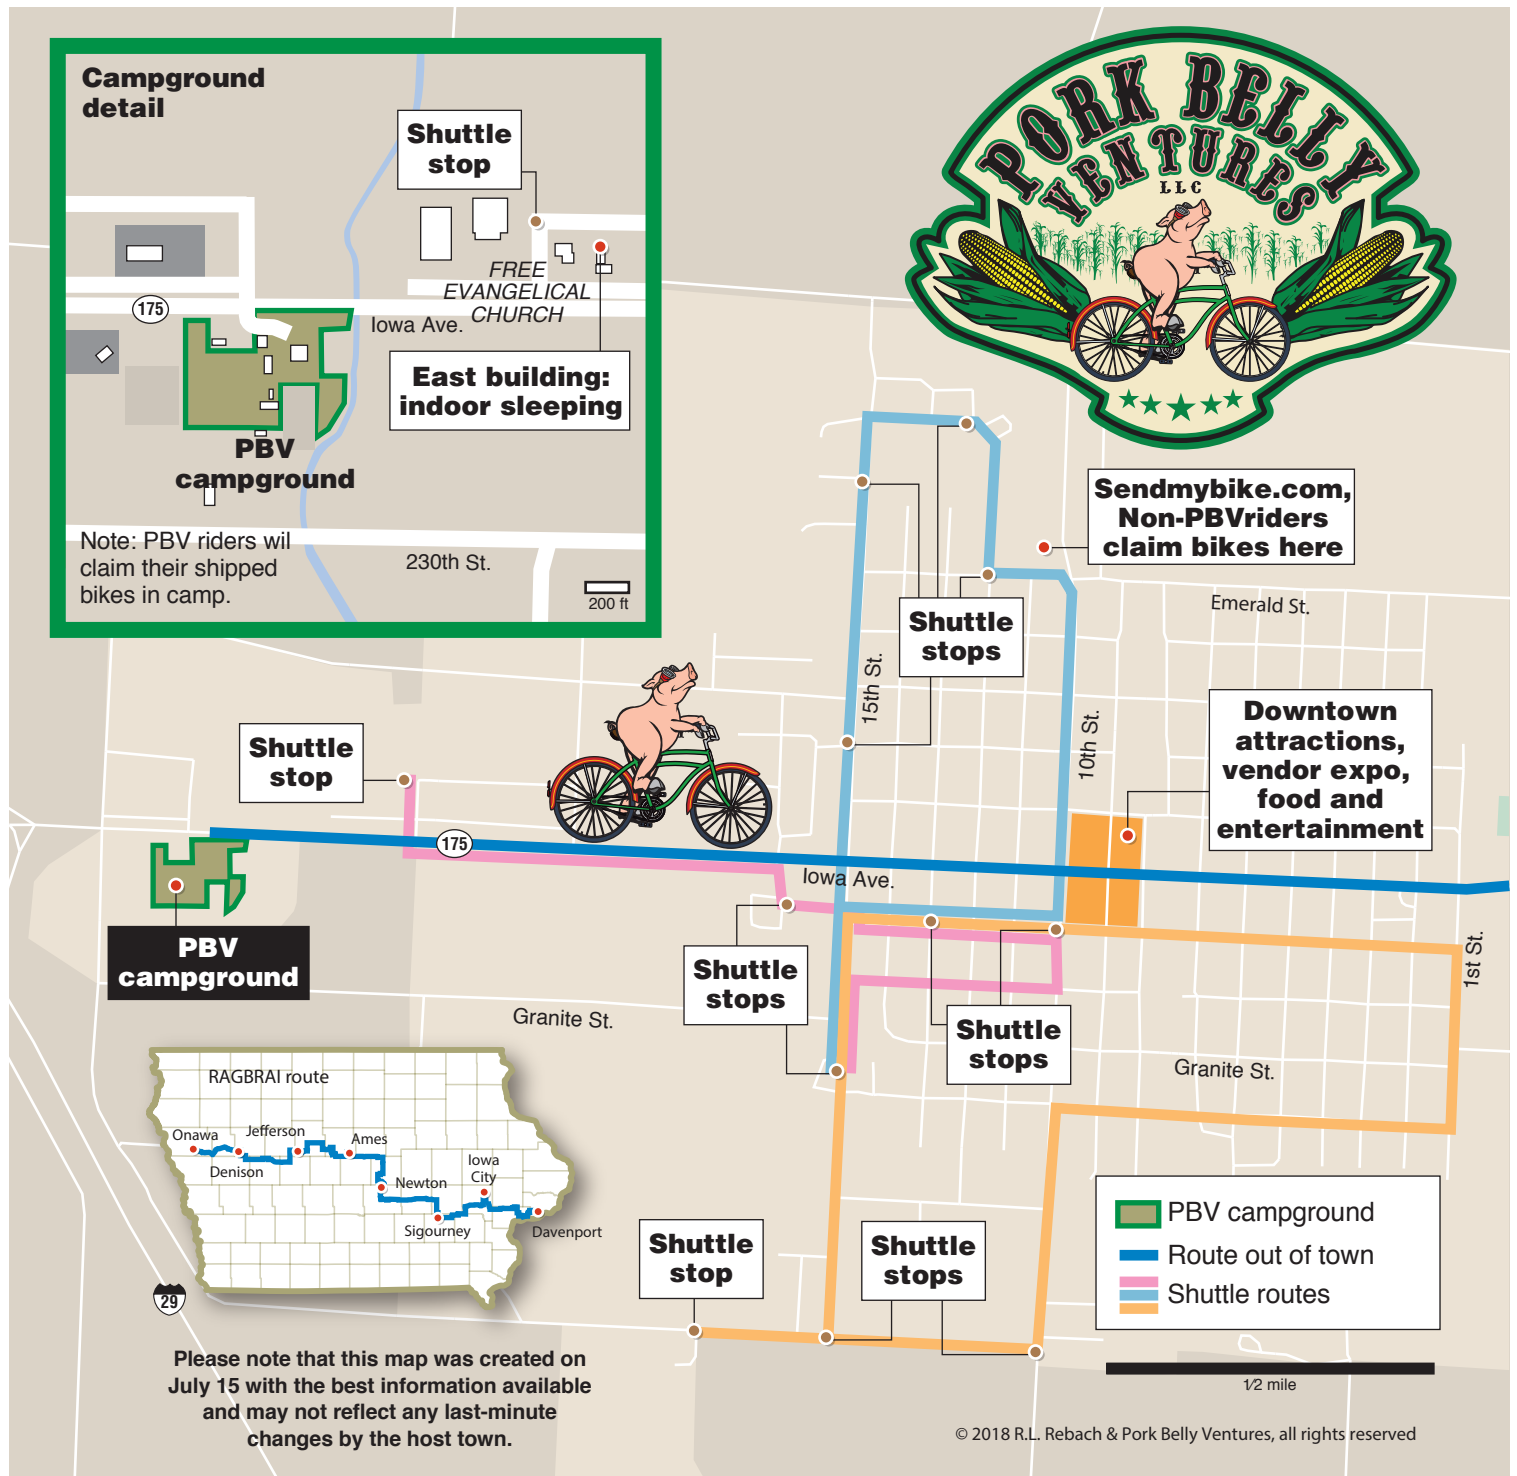

Onawa: Pre-ride campsite

RAGBRAI profile

RAGBRAI mileage

City	Dist (mi)	Climb (ft)
Denison	43.3	1,558
Jefferson	71.7	2,537
Ames	62.4	1,262
Newton	59.1	1,777
Sigourney	68.6	2,719
Iowa City	57.6	1,413
Davenport	68.9	1,585
Total	428.1	12,576