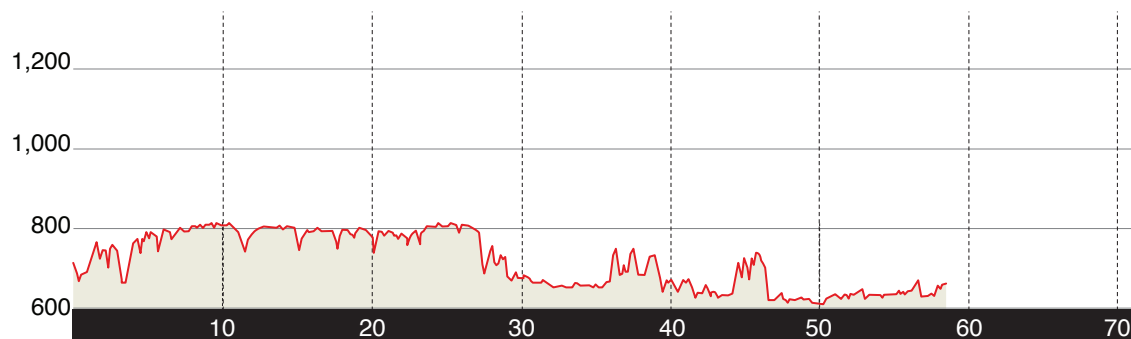

Iowa City: Day 6 campsite (2701 Bradford Dr.)

Day 6 profile

Day 6 mileage

57.6 miles, 1,413 feet of climb

City	Dist (mi)
Harper	10.3
Keota	5.1
Wellman	13.9
Kalona	7.1
Riverside	6.9
Hills	6.9
Iowa City	7.4