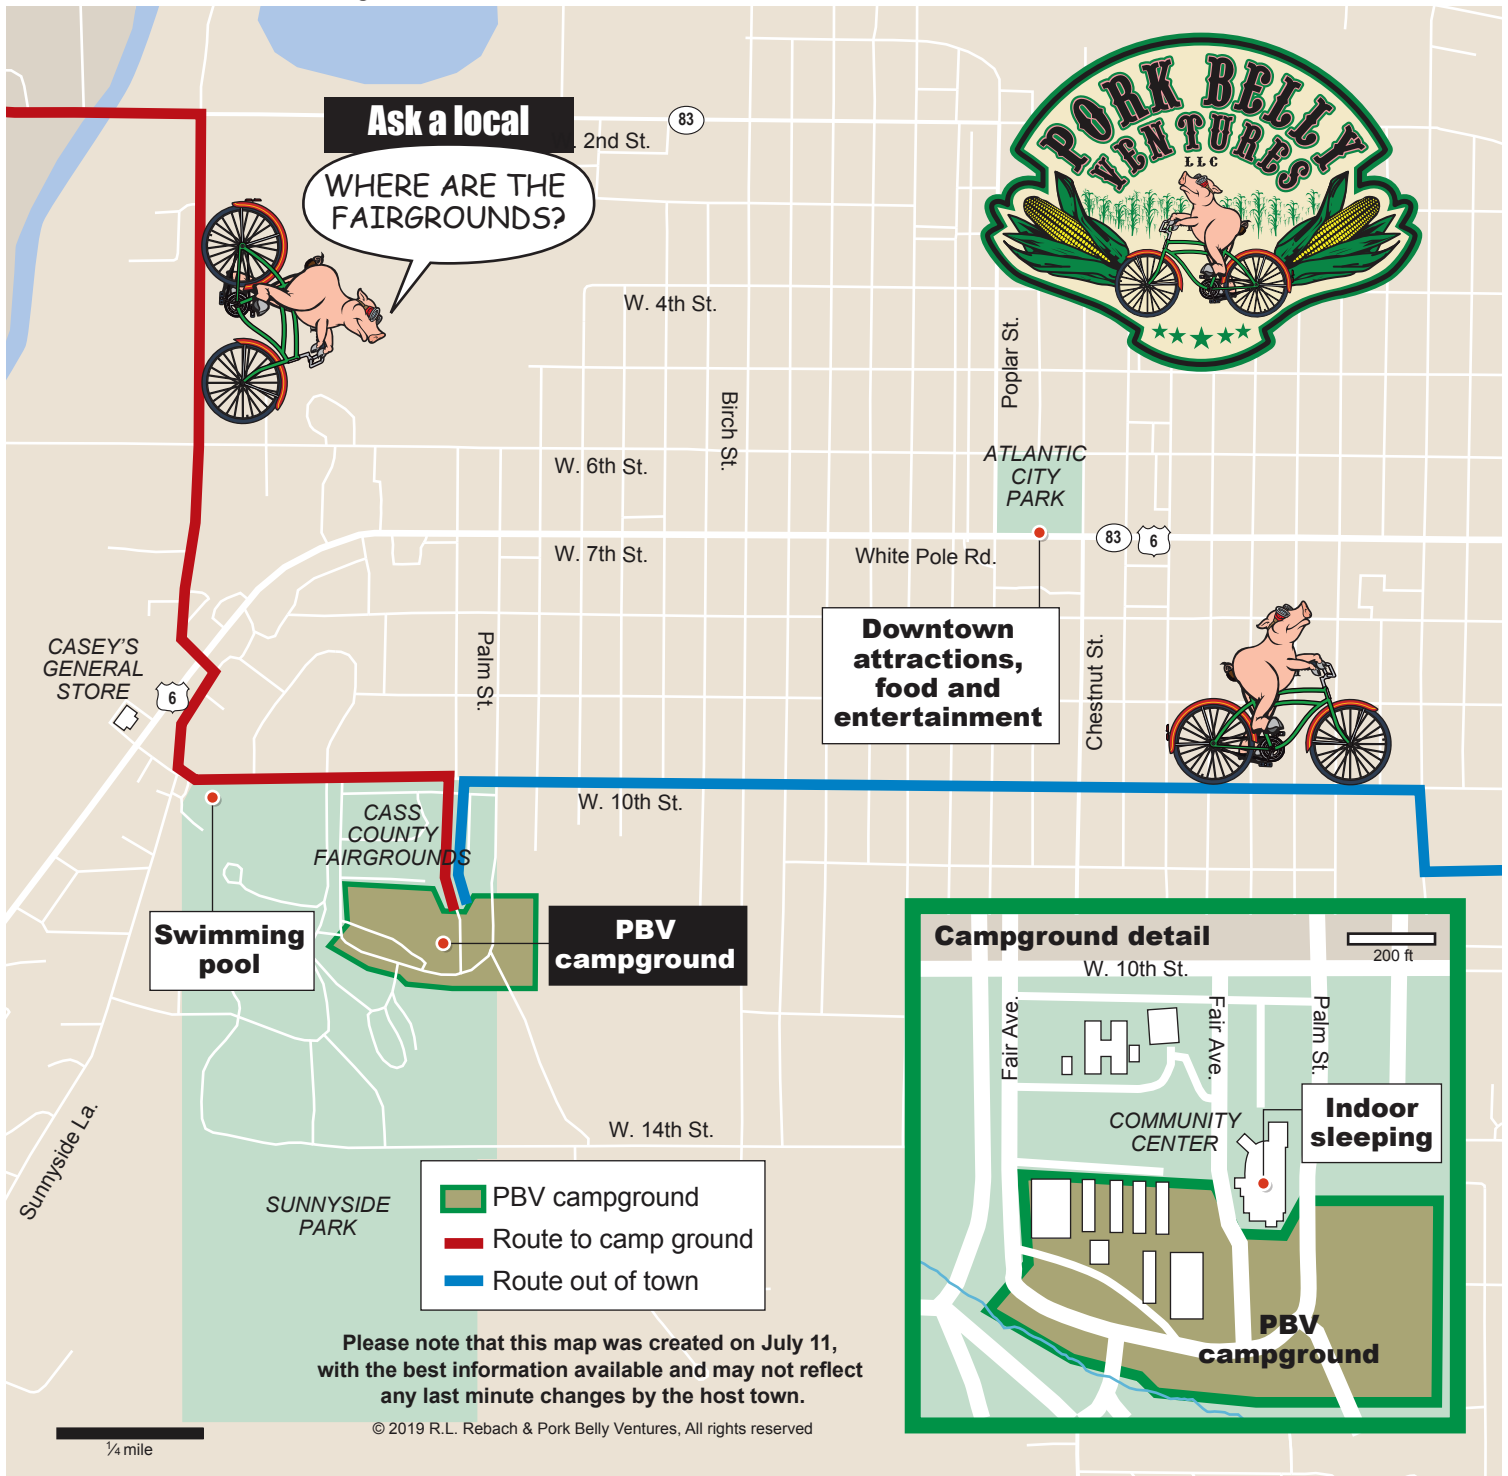

Atlantic: Day 1 campsite (Cass County Community Center, 805 W. 10th St.)

Day 1 profile

Day 1 mileage

59.9 miles, 2,825 feet of climb

City	Distance
Underwood	19.9 miles
Neola*	5.5 miles
Minden	4.5 miles
Avoca	11.0 miles
Walnut	5.8 miles
Marne	7.6 miles
Atlantic	5.6 miles

*Optional gravel loop adds 20.9 miles for a total of 80.8 miles, 4,032 feet of climb